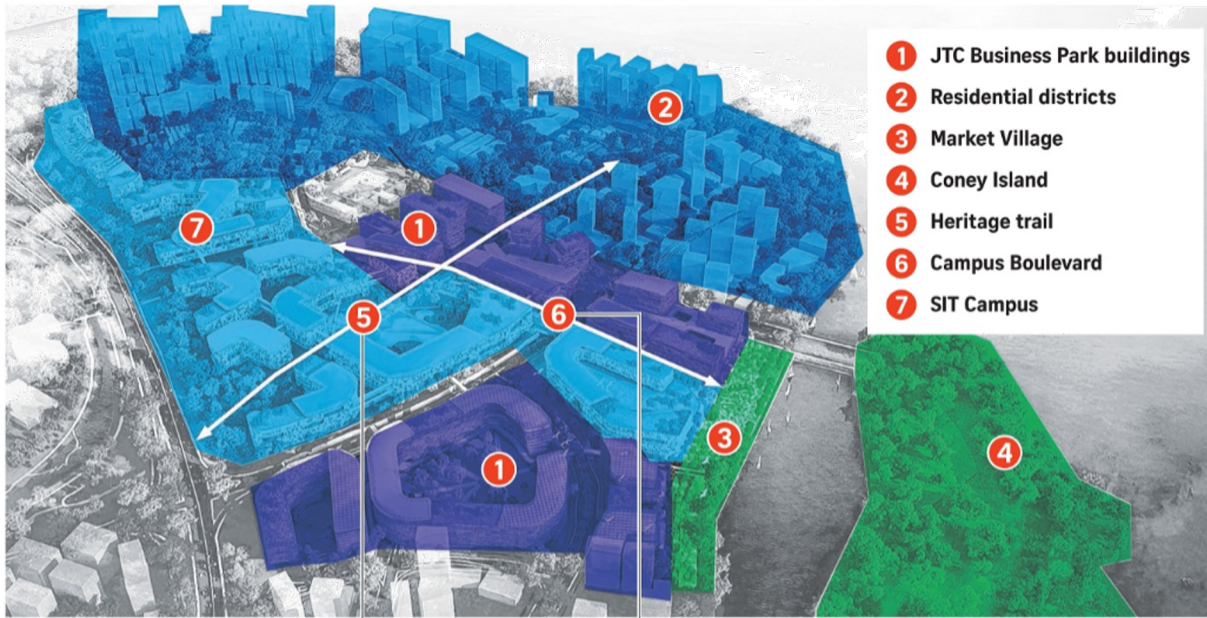

A panoramic view of the Singapore skyline at dusk. The sky is a mix of orange, pink, and purple. In the foreground, the Esplanade - Theatres on the Bay is visible, with its two large, dome-shaped structures covered in a grid of white panels. The water of the bay is dark, and the city lights are beginning to glow. The background is filled with numerous skyscrapers, some of which are illuminated.

Singapore Smart Nation Initiatives

Lau Shih Hor
Chairman, Smart Nation Chapter

Source: Smart Nation Singapore, smartnation.gov.sg

Source: Singapore Government Technology Stack at tech.gov.sg

Smart & integrated district