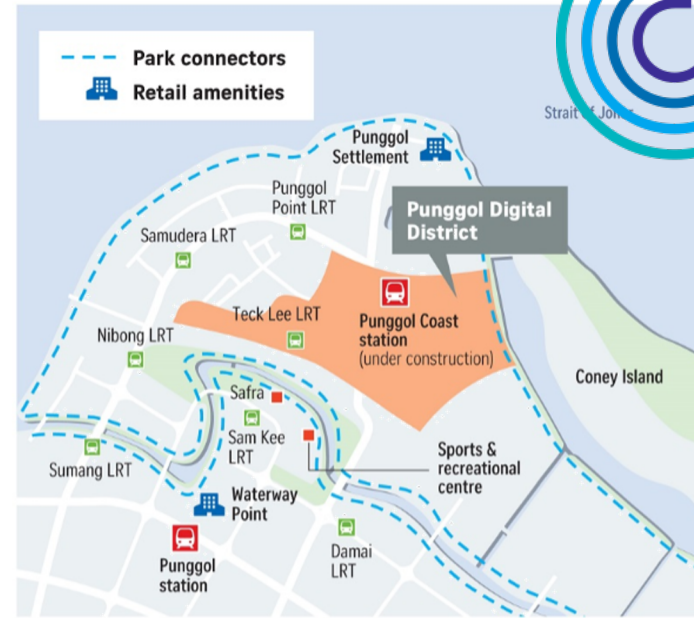

A panoramic view of the Singapore skyline at dusk. The sky is a mix of orange, pink, and purple. In the foreground, the Esplanade - Theatres on the Bay is visible, with its two large, dome-shaped structures covered in a grid of white panels. The water of the bay is dark, and the city lights are beginning to glow. The background is filled with numerous skyscrapers, some of which are illuminated.

Singapore Smart Nation Initiatives

Lau Shih Hor
Chairman, Smart Nation Chapter

Source: Smart Nation Singapore, smartnation.gov.sg

Source: Singapore Government Technology Stack at tech.gov.sg

Smart & integrated district