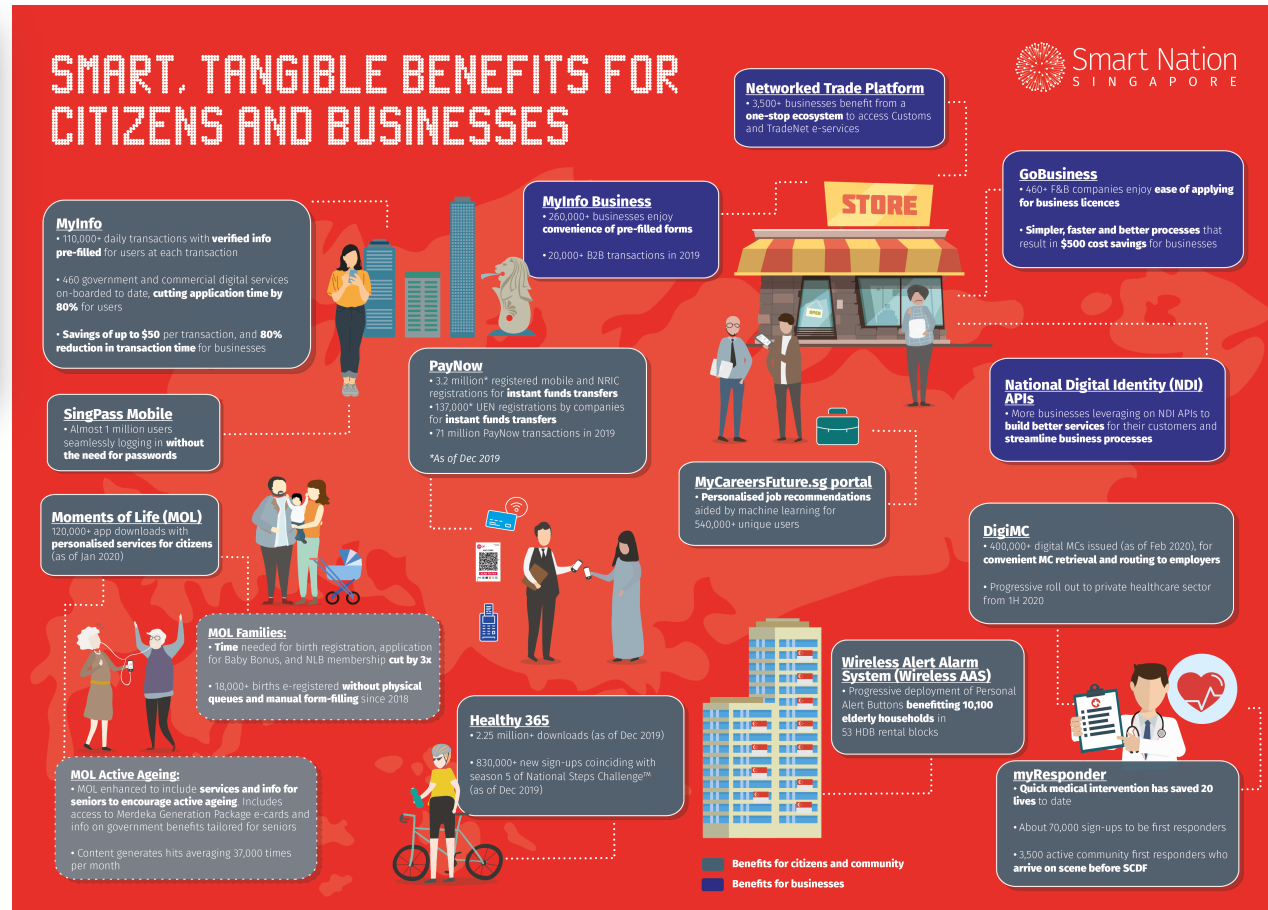

A panoramic view of the Singapore skyline at dusk. The sky is a mix of orange, pink, and purple. In the foreground, the Esplanade - Theatres on the Bay is visible, with its two large, dome-shaped structures covered in a grid of white panels. The water of the bay is dark, and the city lights are beginning to glow. The background is filled with numerous skyscrapers, some of which are illuminated.

Singapore Smart Nation Initiatives

Lau Shih Hor
Chairman, Smart Nation Chapter

Source: Smart Nation Singapore, smartnation.gov.sg

Source: Singapore Government Technology Stack at tech.gov.sg

Smart & integrated district